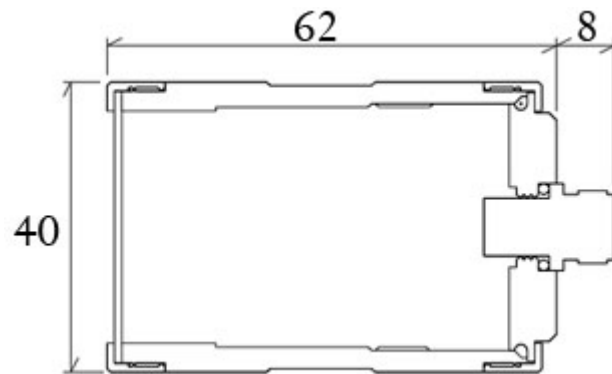

# Diver Helmet/Inspection Underwater Camera

MANUAL BRIGHTNESS CONTROL

WHITE LED(12 PCS)  
HIGH RESOLUTION(560 LINE)  
DETACHABLE CABLE

YU12CSHQB

## Key Features

- 1/3" Sony High Resolution CCD(560 Line)
- Manual LED Brightness Control(Off~Max)
- IP68 rated
- Detachable Connector
- Vivid Sharp Picture
- All Brass Body
- High Sensitivity
- Low consumption
- 12 White LED

## Specification

Model	YU12CSHQB
Image sensor	1/3" SONY HAD(HQ)
H.Resolution	560 TV Lines
Sync. system	Internal
Video output	1.0Vp-p Composite. 75 Ohms
S/N ratio	More then 50 dB(AGC Off)
Min. Illumination	0.2 Lux w/o LED and 0 Lux w/ LED
BLC	Automatic
LED	12 White LEDS
Gamma correction	r=0.45
Smear effect	0.005%
Shutter speed	NTSC : 1/60~1/100,000 sec      PAL : 1/50~1/100,000 sec
White Balance	Automatic White Balance
Power source	DC12V
Operating current	120mA~220mA
Lens	FIXED 3.6MM(92 DEGREE)
Size	62 x 40MM
Operating Temp.	14° F~122° F ( -10° C~ + 50° C )
Weight(Approx.g)	About 250